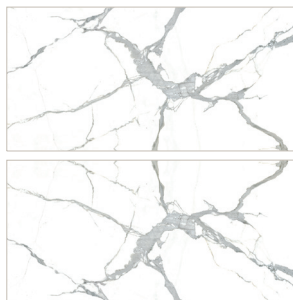

10 Year Manufacturer's Warranty

Applications

Splashbacks
Benchtops (12mm only)
Indoor Cladding
Outdoor Cladding
Flooring
Wet Areas
Fireplace Surrounds
Furniture
Stairs
Alfresco BBQ Area

Bookmatch

6mm and 12mm Statuario Six+, Calacutta Oro Six+, Bianco Classico Six+ and Iceberg Six+ are available in a bookmatch set (mirror effect) allowing you to create a beautiful feature wall or a dramatic island benchtop. Install them vertically or horizontally for a look that suits your individual style.

Horizontal bookmatch

Vertical bookmatch

Thicknesses

COLOUR SELECTIONS

STATUARIO SIX+

CALACUTTA ORO SIX+

BIANCO CLASSICO SIX+

ICEBERG SIX+