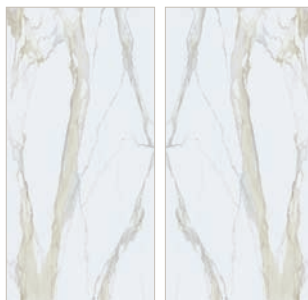

10 Year Manufacturer's Warranty

Applications

Splashbacks
Benchtops (12mm only)
Indoor Cladding
Outdoor Cladding
Flooring
Wet Areas
Fireplace Surrounds
Furniture
Stairs
Alfresco BBQ Area

Bookmatch

6mm and 12mm Statuario Six+, Calacutta Oro Six+, Bianco Classico Six+ and Iceberg Six+ are available in a bookmatch set (mirror effect) allowing you to create a beautiful feature wall or a dramatic island benchtop. Install them vertically or horizontally for a look that suits your individual style.

Horizontal bookmatch

Vertical bookmatch

Thicknesses

COLOUR SELECTIONS

STATUARIO SIX+

CALACUTTA ORO SIX+

BIANCO CLASSICO SIX+

ICEBERG SIX+